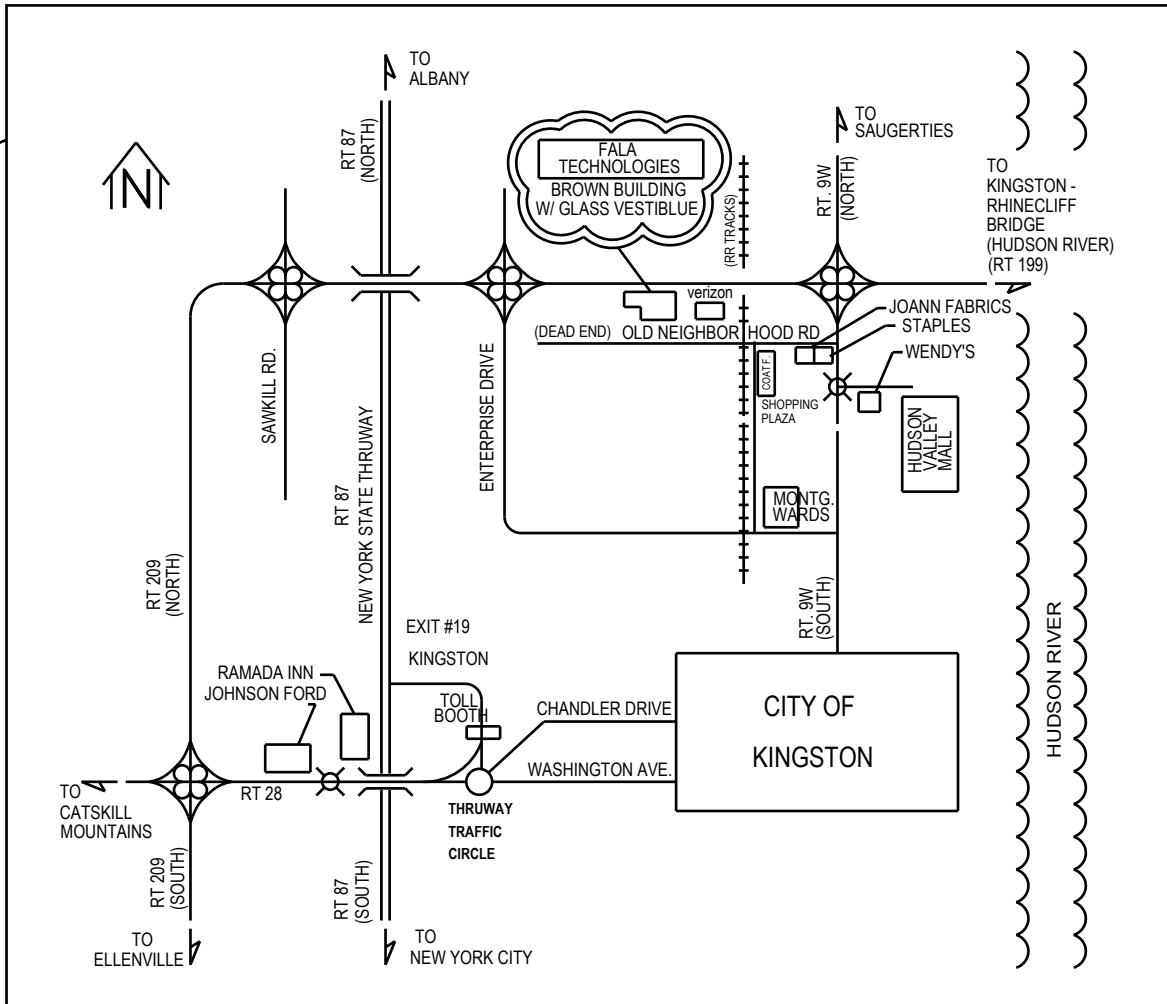

DIRECTIONS TO FALA TECHNOLOGIES

430 Old Neighborhood Rd
Kingston, NY 12401
TEL: (845) 336-4000
FAX: (845) 336-4030
www.falatech.com

DIRECTIONS:

- Take New York State Thruway (RT 87) to Exit #19 - Kingston
- After the Toll Plaza, bear to the Right & follow signs for RT28 West / Pine Hill / Rhinecliff Bridge.
- Take RT 28 West through one traffic light (approx. 1/8 mile) and take the next Right on RT 209 North.
(Look for Signs for Kingston - Rhinecliff Bridge)
- Go approx. 3.3 miles on RT 209 North and get off at the Third Exit - RT 9W South.
- Go to the bottom of the exit ramp and bear to the right. You will be getting on 9w and then immediately off.
(50 feet from ramp) This street (Old Neighborhood Rd) goes behind STAPLES.
- Continue on Old Neighborhood Rd across the Rail Road Tracks. FALA TECHNOLOGIES is the 2nd building on the RIGHT after the tracks. (Directly after the VERIZON building)